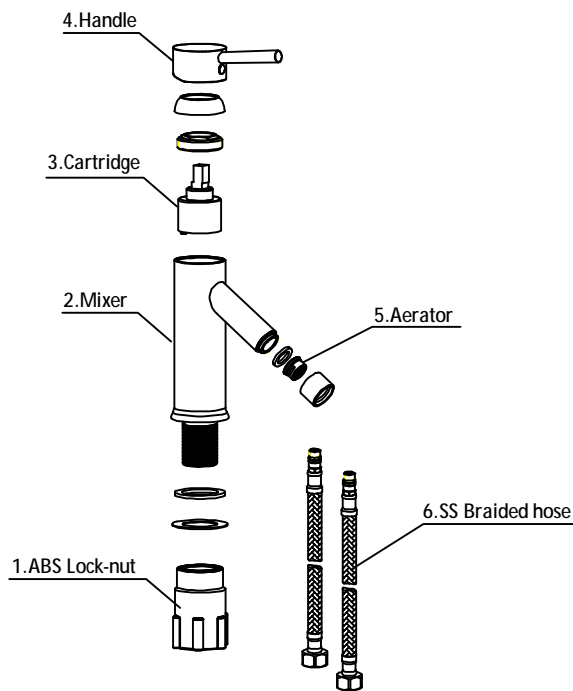

bathlife®

Single Level Basin Faucet

Installation drawing

Product accessories

Installation Instruction :

1. Supply lines should be purged to clean impurities before connecting the unit. (hot water on left, cold water on right).
2. Hole size for deck mounted: $\varnothing 32\text{-}\varnothing 35\text{(mm)}$.
3. Twist off the ABS lock-nut (1) and washers.
4. Put the braided hoses from bottom of the table hole. Connect the red braided hose to hot water inlet and the blue one to cold water inlet.
5. Install the lock-screw to the basin mixer and put it into the mounted hole. Then put the washers to the lock-screw from the bottom.
6. Tighten with the ABS lock-nut.
7. Connect the braided hoses to the cold and hot angle valve correctly .

Data Sheet :

Colour	Chrome Finished
Nominal Diameter	G3/8
General Medium	Water
Water Pressure	0.05Mpa-1.0Mpa
Recommended Pressure	0.1Mpa-0.6Mpa
Temperature Range	4°C - 90°C

Warranty :

BATHLIFE warrant its faucets to be leak and drip free during normal residential use for 3 year from original date of purchasing. If the faucet should leak or drip during normal use, kindly contact our support team to claim your warranty. This warranty applies only to BATHLIFE Faucets installed in the Sweden. If damages caused by accident, misuse or abuse will void this warranty. Proof of purchase (original purchasing receipt) must be provided to BATHLIFE when you claim for warranty. If the Faucet is used commercially or if the finish is: GOLD or BLACK coated finished, BATHLIFE warrants the product to be free from defects in material and workmanship for one year from the date of purchasing.