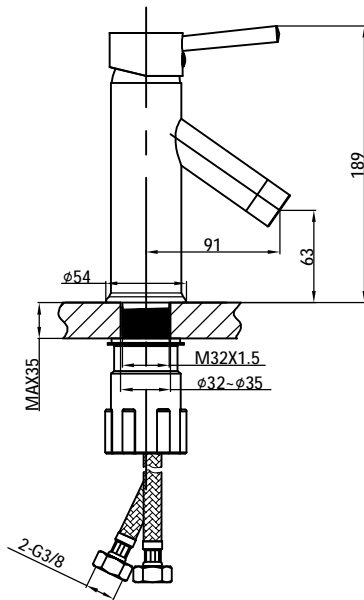

bathlife®

Single Level Basin Faucet

Installation drawing

Product accessories

Installation Instruction :

1. Supply lines should be purged to clean impurities before connecting the unit. (hot water on left, cold water on right).
2. Hole size for deck mounted: $\varnothing 32\text{-}\varnothing 35\text{(mm)}$.
3. Twist off the ABS lock-nut (1) and washers.
4. Put the braided hoses from bottom of the table hole. Connect the red braided hose to hot water inlet and the blue one to cold water inlet.
5. Install the lock-screw to the basin mixer and put it into the mounted hole. Then put the washers to the lock-screw from the bottom.
6. Tighten with the ABS lock-nut.
7. Connect the braided hoses to the cold and hot angle valve correctly .

Data Sheet :

Colour	Chrome Finished
Nominal Diameter	G3/8
General Medium	Water
Water Pressure	0.05Mpa-1.0Mpa
Recommended Pressure	0.1Mpa-0.6Mpa
Temperature Range	4°C - 90°C

Warranty :

BATHLIFE warrant its faucets to be leak and drip free during normal residential use for 3 year from original date of purchasing. If the faucet should leak or drip during normal use, kindly contact our support team to claim your warranty. This warranty applies only to BATHLIFE Faucets installed in the Sweden. If damages caused by accident, misuse or abuse will void this warranty. Proof of purchase (original purchasing receipt) must be provided to BATHLIFE when you claim for warranty. If the Faucet is used commercially or if the finish is: GOLD or BLACK coated finished, BATHLIFE warrants the product to be free from defects in material and workmanship for one year from the date of purchasing.